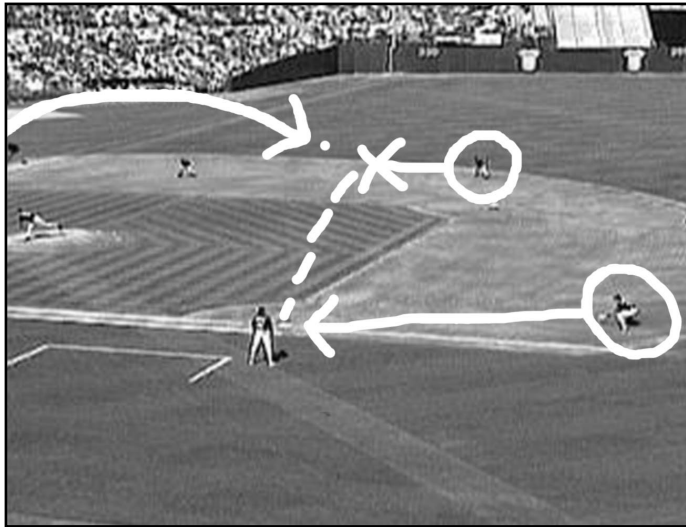

VideoChalk
MODEL CK-5

PRODUCT DESCRIPTION

VideoChalk provides live video marking over video, white or black boards, and six background patterns. VideoChalk also functions as a two-input video switcher.

APPLICATIONS

- ▼ Classroom presentations
- ▼ Team coaching and performance analysis
- ▼ Video art or whiteboard drawings
- ▼ General video annotating

FEATURES

- ▼ Two composite and S-video inputs
  One composite and S-video output
- ▼ Two marking modes: video or generated backgrounds (black, white, 6 patterns)
- ▼ 7 pen colors and 3 pen sizes
- ▼ Freehand & straight line drawing
- ▼ Sizable rectangle and circle shapes, filled and empty
- ▼ "X" and "O" stamp shapes for play by play sports annotation
- ▼ Checkmark and arrow shapes for presentations
- ▼ 3 sports field patterns
- ▼ Grid, X-Y and X-Y-Z axis patterns
- ▼ Ability to draw on built-in backgrounds without a video input
- ▼ Quality serial tablet with control template
- ▼ Lightweight, rugged construction
- ▼ One-year warranty

VideoChalk Video Output

Mark freely with the included electronic tablet. Your drawings are superimposed over live or frozen video inputs.